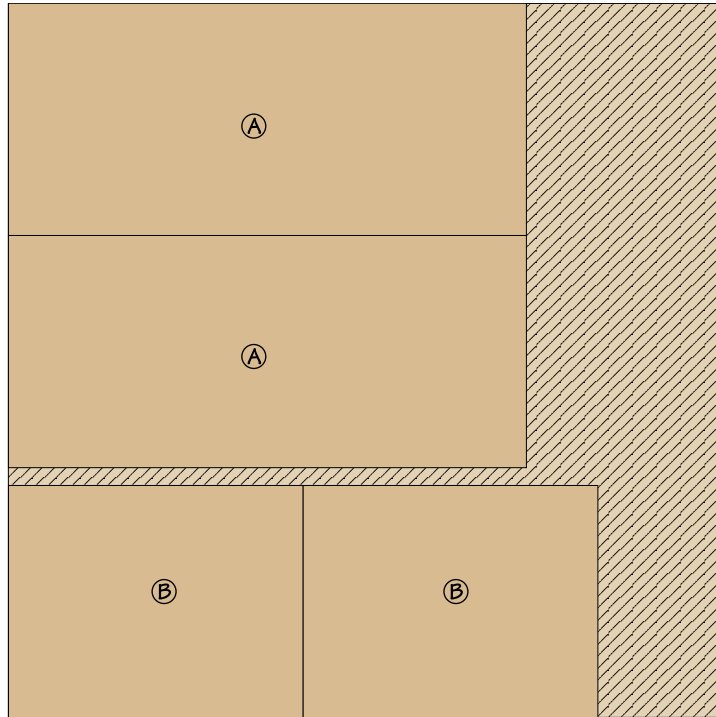

60" x 60" - 3/4" BALTIC BIRCH