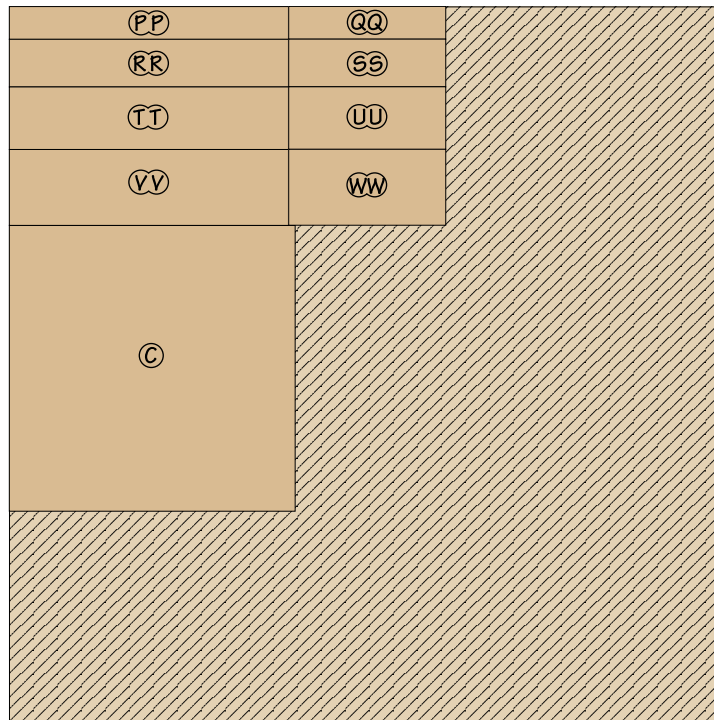

roll-around **Work Cart** (baltic birch)

Materials

CASE

A	Case Top/Bottom (4)	19½ x 43½ - ¾ Ply.
B	Case Sides/Divider (3)	19½ x 24¾ - ¾ Ply.
C	Wide Back (1)	24 x 24 - ¾ Ply.
D	Narrow Back (1)	24 x 13¾ - ¾ Ply.
E	End Edging (4)	1½ x 1¼ - 19½
F	Corner Posts (4)	1½ x 4½ - 27
G	Side Edging (4)	1½ x 1¼ - 37
H	Vertical Edging (4)	1½ x 1¼ - 24

TOP

T	Top Support (2)	22½ x 48½ - ¾ MDF
U	Top (1)	22½ x 48½ - ¼ Hdbd.
V	Top Side Edging (2)	¾ x 1¾ - 50
W	Top End Edging (2)	¾ x 1¾ - 24

DRAWERS

X	Drawer 1 Front/Back (2)	3¾ x 21½ - ½ Ply.
Y	Drawer 1 Sides (2)	3¾ x 18 - ½ Ply.
Z	Drawer 2 Front/Back (2)	3¾ x 11¼ - ½ Ply.
AA	Drawer 2 Sides (2)	3¾ x 14 - ½ Ply.
BB	Drawer 3 Front/Back (2)	5 x 21½ - ½ Ply.
CC	Drawer 3 Sides (2)	5 x 18 - ½ Ply.
DD	Drawer 4 Front/Back (2)	5 x 11¼ - ½ Ply.
EE	Drawer 4 Sides (2)	5 x 14 - ½ Ply.
FF	Drawer 5 Front/Back (2)	6¼ x 21½ - ½ Ply.
GG	Drawer 5 Sides (2)	6¼ x 18 - ½ Ply.
HH	Drawer 6 Front/Back (2)	6¼ x 11¼ - ½ Ply.
II	Drawer 6 Sides (2)	6¼ x 14 - ½ Ply.
JJ	Drawer 7 Front/Back (2)	7¾ x 11¼ - ½ Ply.
KK	Drawer 7 Sides (2)	7¾ x 18 - ½ Ply.
LL	Drawer 8 Front/Back (2)	7¾ x 11¼ - ½ Ply.
MM	Drawer 8 Sides (2)	7¾ x 14 - ½ Ply.
NN	Lrg. Drawer Bottoms (4)	17½ x 21¾ - ¼ Ply.
OO	Sm. Drawer Bottoms (4)	13½ x 11½ - ¼ Ply.
PP	Drawer 1 False Front (1)	2¾ x 23⅞ - ¾ Ply.
QQ	Drawer 2 False Front (1)	2¾ x 13⅞ - ¾ Ply.
RR	Drawer 3 False Front (1)	4 x 23⅞ - ¾ Ply.
SS	Drawer 4 False Front (1)	4 x 13⅞ - ¾ Ply.
TT	Drawer 5 False Front (1)	5¼ x 23⅞ - ¾ Ply.
UU	Drawer 6 False Front (1)	5¼ x 13⅞ - ¾ Ply.
VV	Drawer 7 False Front (1)	6⅞ x 23⅞ - ¾ Ply.
WW	Drawer 8 False Front (1)	6⅞ x 13⅞ - ¾ Ply.

60" x 60" - 3/4" BALTIC BIRCH

60" x 60" - 3/4" BALTIC BIRCH

60" x 60" - 3/4" BALTIC BIRCH

48" x 96" - 1/4" HARDBOARD

49" x 97" - 3/4" MDF

60" x 60" - 1/2" BALTIC BIRCH

60" x 60" - 1/2" BALTIC BIRCH