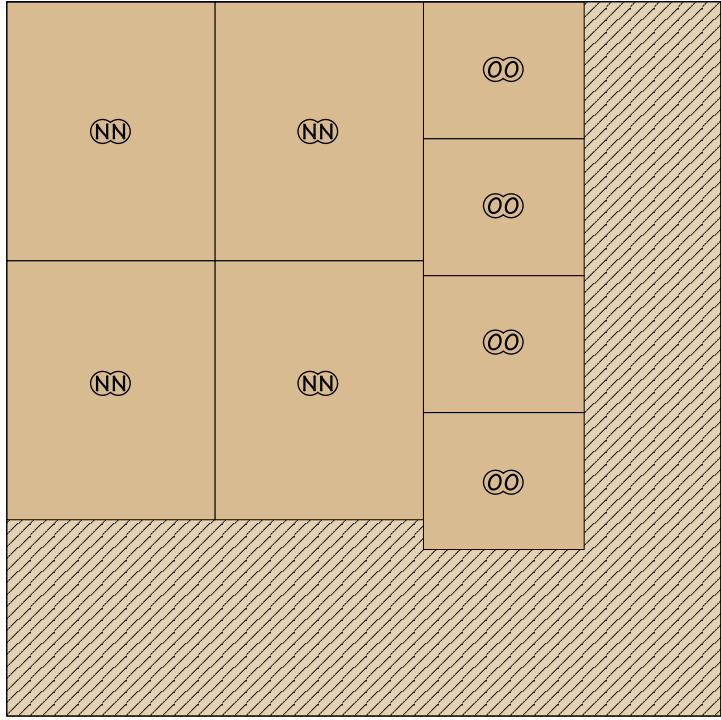

roll-around **Work Cart** (baltic birch)

Materials

CASE

A	Case Top/Bottom (4)	19½ x 43½ - ¾ Ply.
B	Case Sides/Divider (3)	19½ x 24¾ - ¾ Ply.
C	Wide Back (1)	24 x 24 - ¾ Ply.
D	Narrow Back (1)	24 x 13¾ - ¾ Ply.
E	End Edging (4)	1½ x 1¼ - 19½
F	Corner Posts (4)	1½ x 4½ - 27
G	Side Edging (4)	1½ x 1¼ - 37
H	Vertical Edging (4)	1½ x 1¼ - 24

TOP

T	Top Support (2)	22½ x 48½ - ¾ MDF
U	Top (1)	22½ x 48½ - ¼ Hdbd.
V	Top Side Edging (2)	¾ x 1¾ - 50
W	Top End Edging (2)	¾ x 1¾ - 24

DRAWERS

X	Drawer 1 Front/Back (2)	3¾ x 21½ - ½ Ply.
Y	Drawer 1 Sides (2)	3¾ x 18 - ½ Ply.
Z	Drawer 2 Front/Back (2)	3¾ x 11¼ - ½ Ply.
AA	Drawer 2 Sides (2)	3¾ x 14 - ½ Ply.
BB	Drawer 3 Front/Back (2)	5 x 21½ - ½ Ply.
CC	Drawer 3 Sides (2)	5 x 18 - ½ Ply.
DD	Drawer 4 Front/Back (2)	5 x 11¼ - ½ Ply.
EE	Drawer 4 Sides (2)	5 x 14 - ½ Ply.
FF	Drawer 5 Front/Back (2)	6¼ x 21½ - ½ Ply.
GG	Drawer 5 Sides (2)	6¼ x 18 - ½ Ply.
HH	Drawer 6 Front/Back (2)	6¼ x 11¼ - ½ Ply.
II	Drawer 6 Sides (2)	6¼ x 14 - ½ Ply.
JJ	Drawer 7 Front/Back (2)	7¾ x 11¼ - ½ Ply.
KK	Drawer 7 Sides (2)	7¾ x 18 - ½ Ply.
LL	Drawer 8 Front/Back (2)	7¾ x 11¼ - ½ Ply.
MM	Drawer 8 Sides (2)	7¾ x 14 - ½ Ply.
NN	Lrg. Drawer Bottoms (4)	17½ x 21¾ - ¼ Ply.
OO	Sm. Drawer Bottoms (4)	13½ x 11½ - ¼ Ply.
PP	Drawer 1 False Front (1)	2¾ x 23⅞ - ¾ Ply.
QQ	Drawer 2 False Front (1)	2¾ x 13⅞ - ¾ Ply.
RR	Drawer 3 False Front (1)	4 x 23⅞ - ¾ Ply.
SS	Drawer 4 False Front (1)	4 x 13⅞ - ¾ Ply.
TT	Drawer 5 False Front (1)	5¼ x 23⅞ - ¾ Ply.
UU	Drawer 6 False Front (1)	5¼ x 13⅞ - ¾ Ply.
VV	Drawer 7 False Front (1)	6⅞ x 23⅞ - ¾ Ply.
WW	Drawer 8 False Front (1)	6⅞ x 13⅞ - ¾ Ply.

60" x 60" - 3/4" BALTIC BIRCH

60" x 60" - 3/4" BALTIC BIRCH

60" x 60" - 3/4" BALTIC BIRCH

48" x 96" - 1/4" HARDBOARD

49" x 97" - 3/4" MDF

60" x 60" - 1/2" BALTIC BIRCH

60" x 60" - 1/2" BALTIC BIRCH