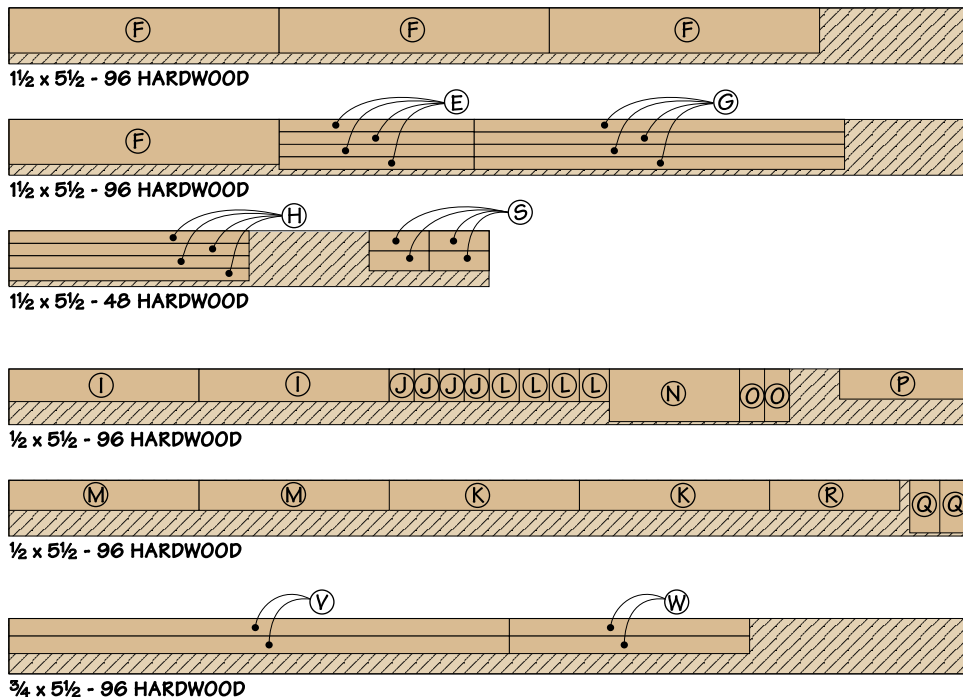

TOP

T	Top Support (2)	22½ x 48½ - ¾ MDF
U	Top (1)	22½ x 48½ - ¼ Hdbd.
V	Top Side Edging (2)	¾ x 1¾ - 50
W	Top End Edging (2)	¾ x 1¾ - 24

DRAWERS

X	Drawer 1 Front/Back (2)	3¾ x 21½ - ½ Ply.
Y	Drawer 1 Sides (2)	3¾ x 18 - ½ Ply.
Z	Drawer 2 Front/Back (2)	3¾ x 11¼ - ½ Ply.
AA	Drawer 2 Sides (2)	3¾ x 14 - ½ Ply.
BB	Drawer 3 Front/Back (2)	5 x 21½ - ½ Ply.
CC	Drawer 3 Sides (2)	5 x 18 - ½ Ply.
DD	Drawer 4 Front/Back (2)	5 x 11¼ - ½ Ply.
EE	Drawer 4 Sides (2)	5 x 14 - ½ Ply.
FF	Drawer 5 Front/Back (2)	6¼ x 21½ - ½ Ply.
GG	Drawer 5 Sides (2)	6¼ x 18 - ½ Ply.
HH	Drawer 6 Front/Back (2)	6¼ x 11¼ - ½ Ply.
II	Drawer 6 Sides (2)	6¼ x 14 - ½ Ply.
JJ	Drawer 7 Front/Back (2)	7¾ x 11¼ - ½ Ply.
KK	Drawer 7 Sides (2)	7¾ x 18 - ½ Ply.
LL	Drawer 8 Front/Back (2)	7¾ x 11¼ - ½ Ply.
MM	Drawer 8 Sides (2)	7¾ x 14 - ½ Ply.
NN	Lrg. Drawer Bottoms (4)	17½ x 21¾ - ¼ Ply.
OO	Sm. Drawer Bottoms (4)	13½ x 11½ - ¼ Ply.
PP	Drawer 1 False Front (1)	2¾ x 23⅞ - ¾ Ply.
QQ	Drawer 2 False Front (1)	2¾ x 13⅞ - ¾ Ply.
RR	Drawer 3 False Front (1)	4 x 23⅞ - ¾ Ply.
SS	Drawer 4 False Front (1)	4 x 13⅞ - ¾ Ply.
TT	Drawer 5 False Front (1)	5¼ x 23⅞ - ¾ Ply.
UU	Drawer 6 False Front (1)	5¼ x 13⅞ - ¾ Ply.
VV	Drawer 7 False Front (1)	6⅞ x 23⅞ - ¾ Ply.
WW	Drawer 8 False Front (1)	6⅞ x 13⅞ - ¾ Ply.