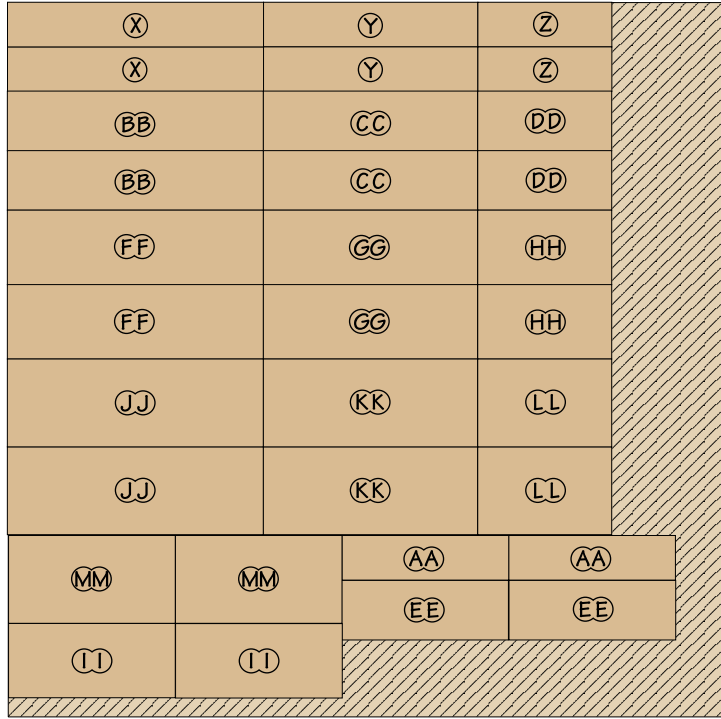

roll-around **Work Cart** (baltic birch)

Materials

CASE

A	Case Top/Bottom (4)	19½ x 43½ - ¾ Ply.
B	Case Sides/Divider (3)	19½ x 24¾ - ¾ Ply.
C	Wide Back (1)	24 x 24 - ¾ Ply.
D	Narrow Back (1)	24 x 13¾ - ¾ Ply.
E	End Edging (4)	1½ x 1¼ - 19½
F	Corner Posts (4)	1½ x 4½ - 27
G	Side Edging (4)	1½ x 1¼ - 37
H	Vertical Edging (4)	1½ x 1¼ - 24

TOP

T	Top Support (2)	22½ x 48½ - ¾ MDF
U	Top (1)	22½ x 48½ - ¼ Hdbd.
V	Top Side Edging (2)	¾ x 1¾ - 50
W	Top End Edging (2)	¾ x 1¾ - 24

DRAWERS

X	Drawer 1 Front/Back (2)	3¾ x 21½ - ½ Ply.
Y	Drawer 1 Sides (2)	3¾ x 18 - ½ Ply.
Z	Drawer 2 Front/Back (2)	3¾ x 11¼ - ½ Ply.
AA	Drawer 2 Sides (2)	3¾ x 14 - ½ Ply.
BB	Drawer 3 Front/Back (2)	5 x 21½ - ½ Ply.
CC	Drawer 3 Sides (2)	5 x 18 - ½ Ply.
DD	Drawer 4 Front/Back (2)	5 x 11¼ - ½ Ply.
EE	Drawer 4 Sides (2)	5 x 14 - ½ Ply.
FF	Drawer 5 Front/Back (2)	6¼ x 21½ - ½ Ply.
GG	Drawer 5 Sides (2)	6¼ x 18 - ½ Ply.
HH	Drawer 6 Front/Back (2)	6¼ x 11¼ - ½ Ply.
II	Drawer 6 Sides (2)	6¼ x 14 - ½ Ply.
JJ	Drawer 7 Front/Back (2)	7¾ x 11¼ - ½ Ply.
KK	Drawer 7 Sides (2)	7¾ x 18 - ½ Ply.
LL	Drawer 8 Front/Back (2)	7¾ x 11¼ - ½ Ply.
MM	Drawer 8 Sides (2)	7¾ x 14 - ½ Ply.
NN	Lrg. Drawer Bottoms (4)	17½ x 21¾ - ¼ Ply.
OO	Sm. Drawer Bottoms (4)	13½ x 11½ - ¼ Ply.
PP	Drawer 1 False Front (1)	2¾ x 23⅞ - ¾ Ply.
QQ	Drawer 2 False Front (1)	2¾ x 13⅞ - ¾ Ply.
RR	Drawer 3 False Front (1)	4 x 23⅞ - ¾ Ply.
SS	Drawer 4 False Front (1)	4 x 13⅞ - ¾ Ply.
TT	Drawer 5 False Front (1)	5¼ x 23⅞ - ¾ Ply.
UU	Drawer 6 False Front (1)	5¼ x 13⅞ - ¾ Ply.
VV	Drawer 7 False Front (1)	6⅞ x 23⅞ - ¾ Ply.
WW	Drawer 8 False Front (1)	6⅞ x 13⅞ - ¾ Ply.

60" x 60" - 3/4" BALTIC BIRCH

60" x 60" - 3/4" BALTIC BIRCH

60" x 60" - 3/4" BALTIC BIRCH

48" x 96" - 1/4" HARDBOARD

49" x 97" - 3/4" MDF

60" x 60" - 1/2" BALTIC BIRCH

60" x 60" - 1/2" BALTIC BIRCH