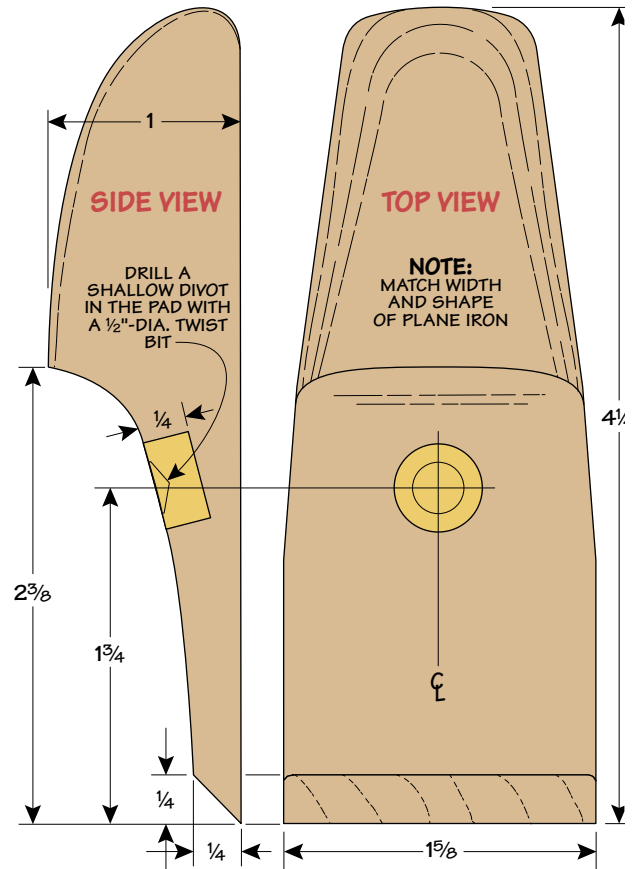

Block Plane

Full-Size Patterns

Sides & Sole

SIDE VIEW (BRASS SIDE)

TOP VIEW (STEEL SOLE)

SIDE VIEW (STEEL SOLE)

Lever Cap

Wedge

Bun

Rear Infill